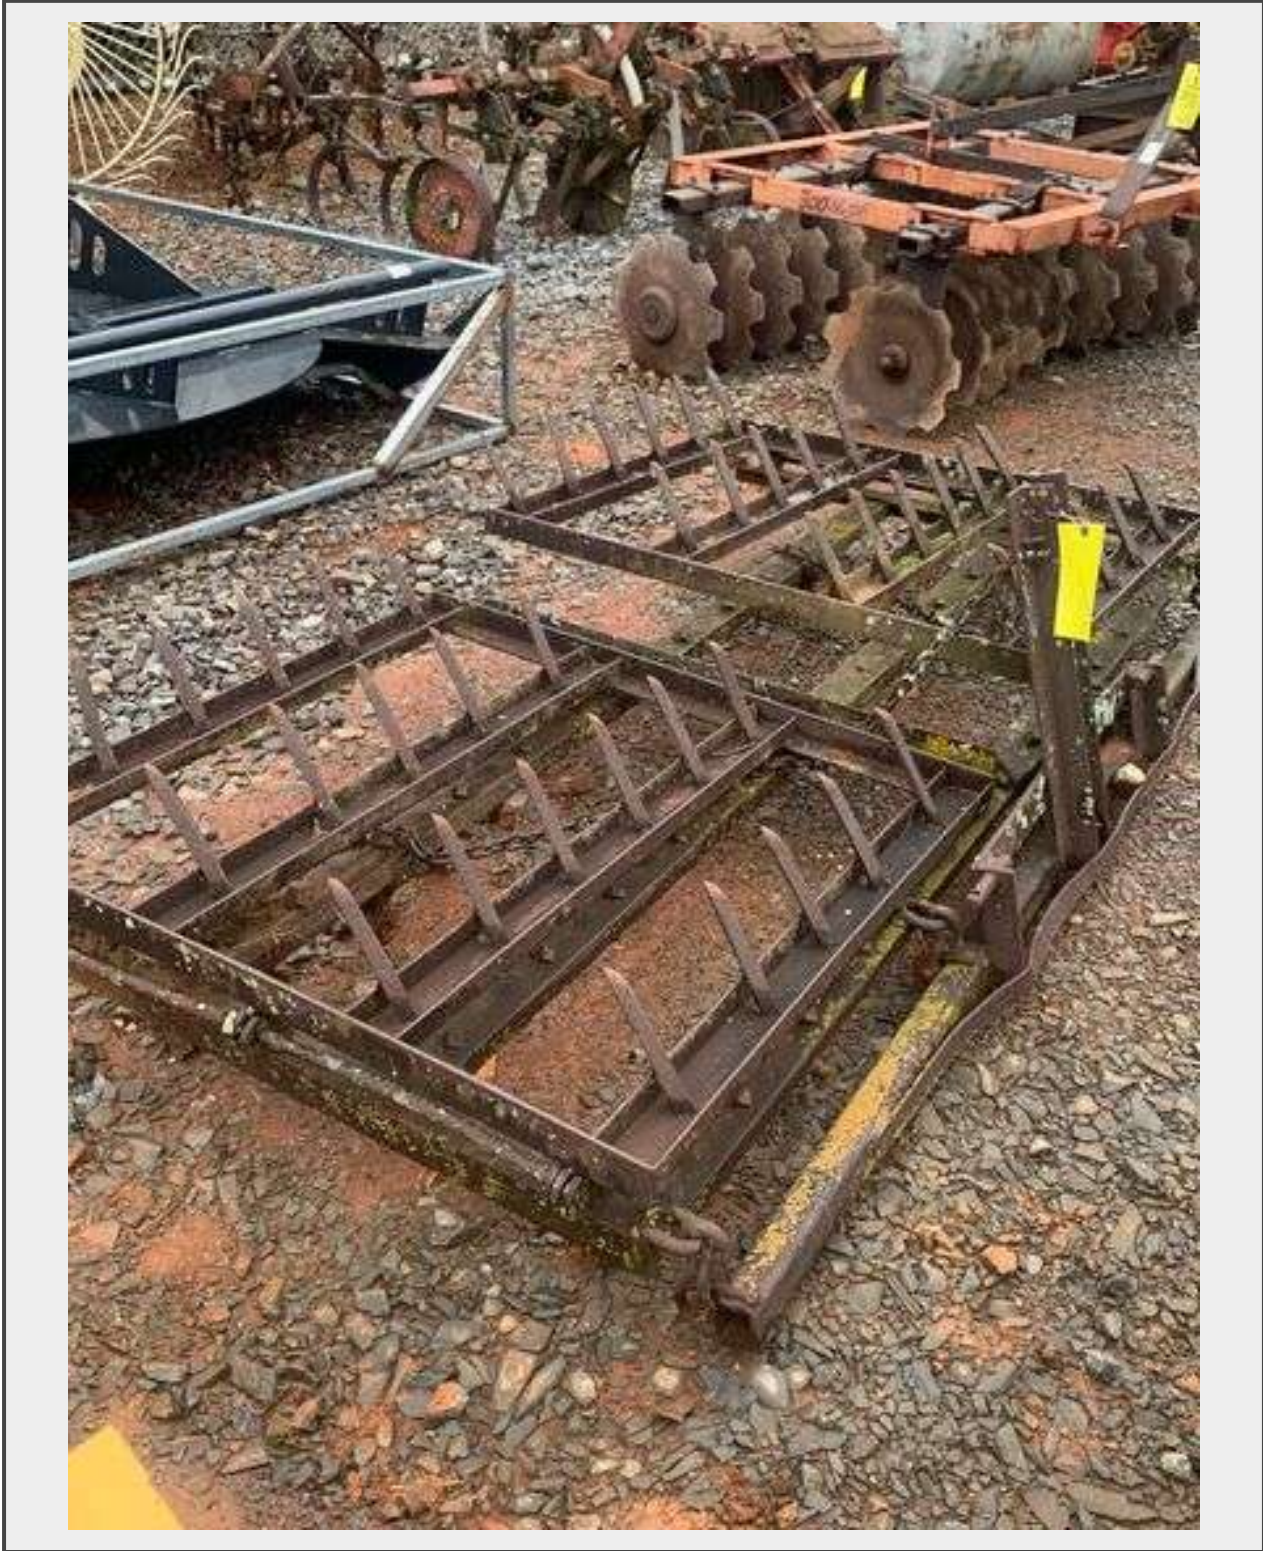

**Sale Name:** ATHENS SPRING EQUIPMENT AUCTION

**LOT 308 - 12' 3PT DRAG TOOTH HARROW**

**Quantity:** 1

<https://www.ekauctioneers.com/>