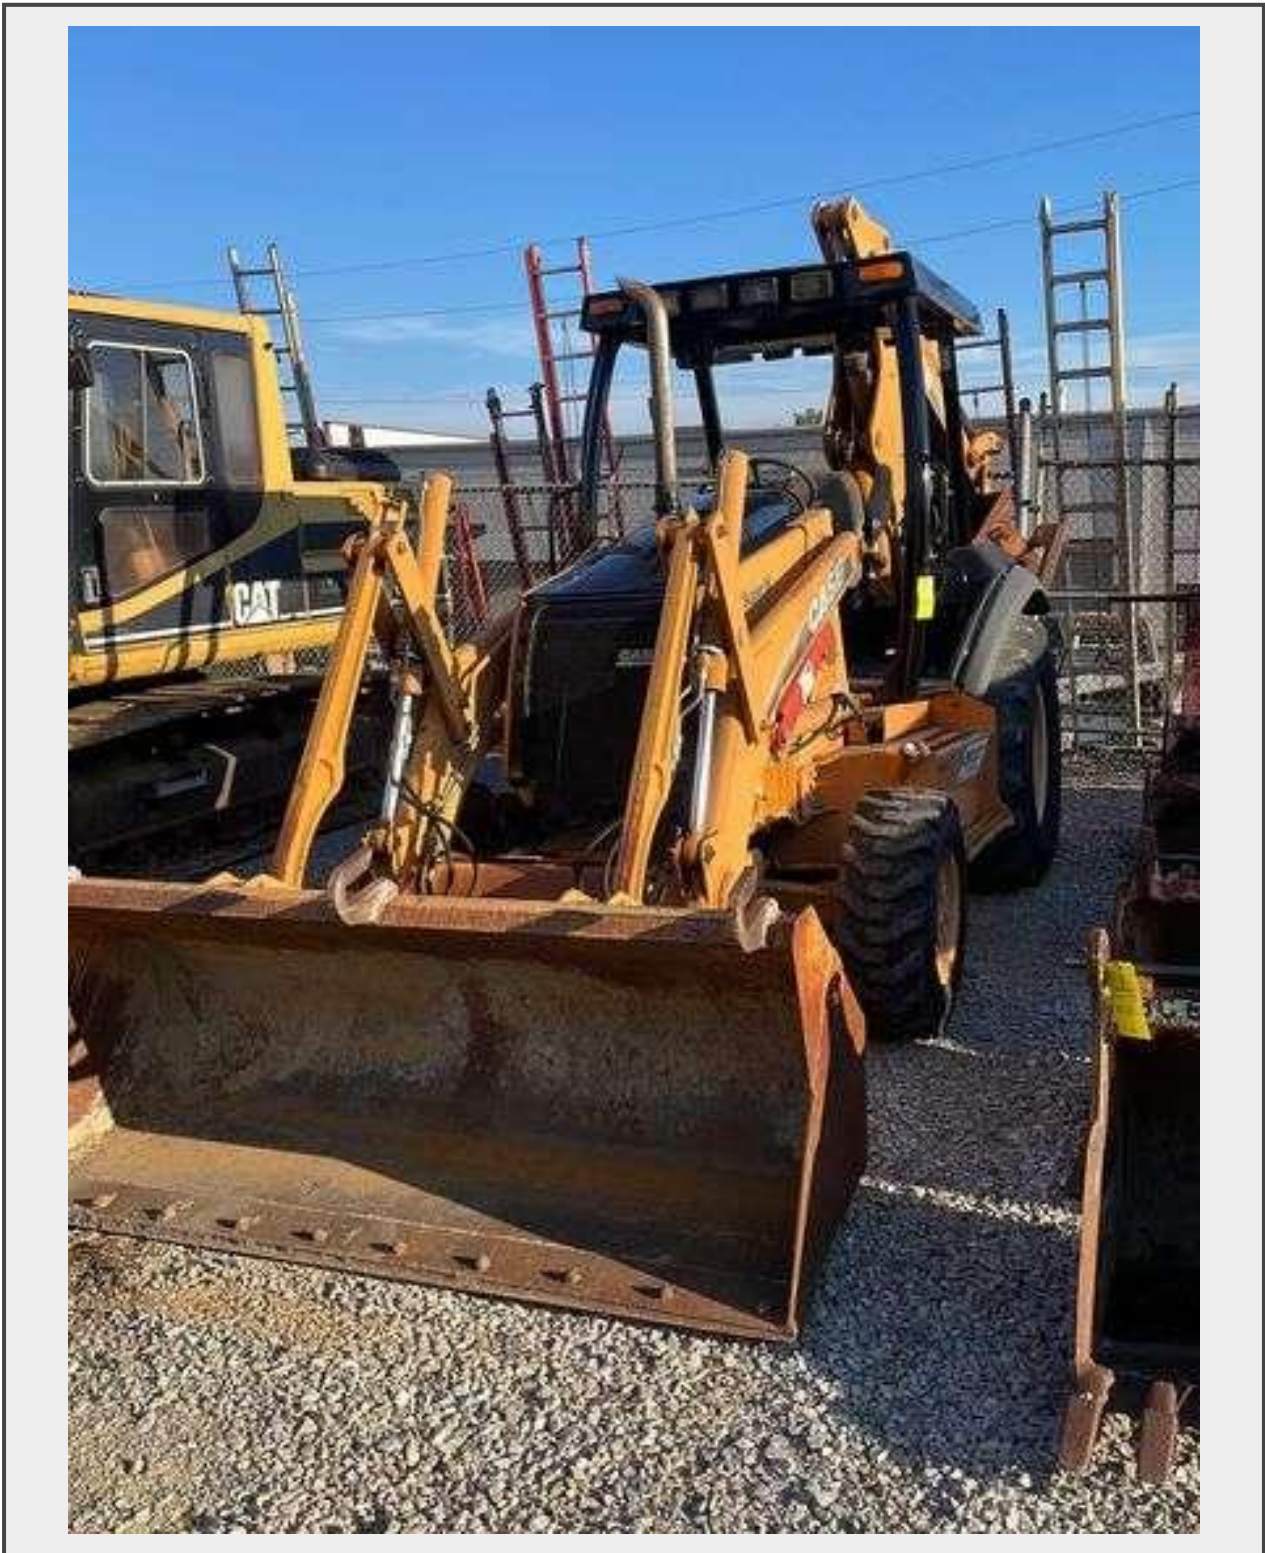

**Sale Name:** Blaine Construction Warehouse Relocation Auction

**LOT 1128 - 2004 CASE 580 SUPER M Series 2**

**Description**

4wd Backhoe loader, Canopy, w/24in digging bucket , 1780hours showing , Blaine bought new and have service records